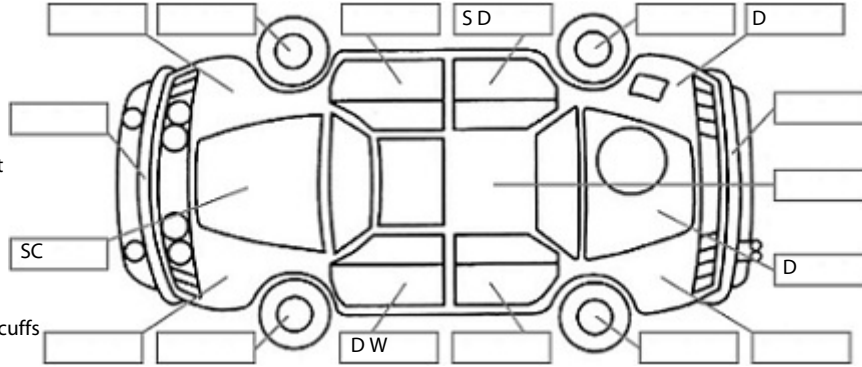

<b>Make:</b> Mazda	<b>Model:</b> Bongo	<b>Body Style:</b> Van
<b>Year:</b> 2009	<b>Registration:</b> HWB510	<b>Reg Expiry:</b> 03 Apr 2025
<b>WoF Expiry:</b> 08 Aug 2025	<b>Odometer:</b> 268,375 Kms	<b>Good No:</b> 26462222
<b>VIN:</b> 7AT0C10WX1440621	<b>Next Service:</b> 273000	<b>Service History:</b> No

**Key:**

- S = scratch
- D = dent
- R = rust
- PT = paint defect
- C = crack
- P = pin dent
- \* = decals
- SC = stone chips
- W = significant scuffs

Body Inspection Comments

Note: some defects & blemishes may not be displayed in the diagram