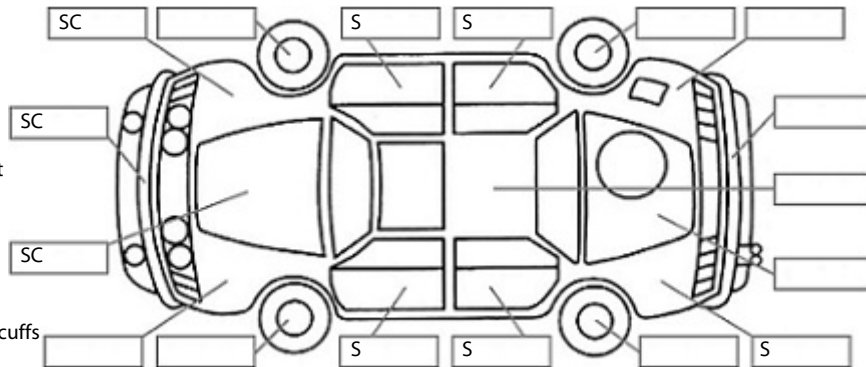

Make: Toyota	Model: Rav4	Body Style: SUV
Year: 2021	Registration: NUC328	Reg Expiry: 28 Jan 2025
WoF Expiry: 29 Oct 2025	Odometer: 40,426 Kms	Good No: 26462074
VIN: JTMBW3FV80D125722	Next Service: 53,000kms	Service History: Yes

Key:

- S = scratch
- D = dent
- R = rust
- PT = paint defect
- C = crack
- P = pin dent
- * = decals
- SC = stone chips
- W = significant scuffs

Body Inspection Comments

Note: some defects & blemishes may not be displayed in the diagram