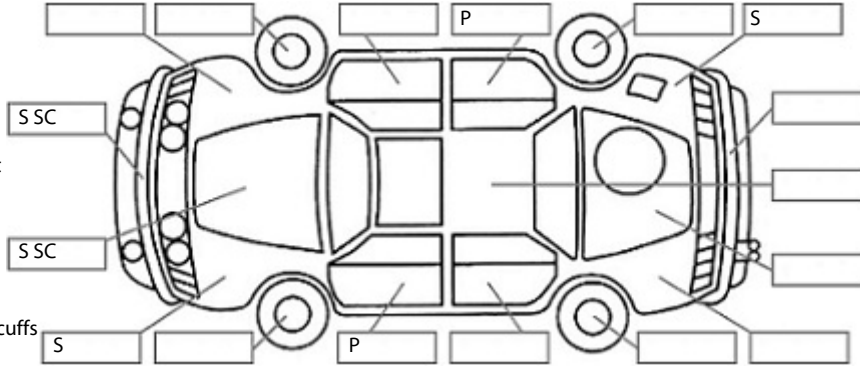

**Key:**

- S = scratch
- D = dent
- R = rust
- PT = paint defect
- C = crack
- P = pin dent
- \* = decals
- SC = stone chips
- W = significant scuffs

Body Inspection Comments

Note: some defects & blemishes may not be displayed in the diagram

Engine Timing Mechanism: Timing Chain  
Evidence of Cam Belt Replacement: Not Applicable Kms:

	Pass	Fail	N/A
<b>Engine</b>			
Oil level	✓		
Smoke & fumes	✓		
Performance	✓		
Noise	✓		
<b>Cooling System</b>			
Coolant condition	✓		
Performance	✓		
Radiator / Hoses (visual)	✓		
<b>Transmission</b>			
Operation	✓		
Noise	✓		
Clutch			✓
CV joints	✓		
Wheel bearings	✓		
<b>Brakes</b>			
Performance	✓		
Hand Brake	✓		
<b>Tyres</b> (lowest observed tread depth of tyres)			
Left front	7.0	mm	
Right front	6.0	mm	
Left rear	5.0	mm	
Right rear	5.0	mm	
Spare	Yes		
<b>Suspension</b>			
Suspension performance	✓		
Steering performance	✓		
Shock absorbers	✓		
<b>Air Conditioning / Heater</b>			
Operation	✓		
<b>Electrical / Accessories</b>			
Head lights	✓		
Tail lights	✓		
Indicators	✓		
Dashboard warning lights	✓		
Wipers (front & rear)	✓		
Window winder FL	✓		
Window winder FR	✓		
Window winder RL	✓		
Window winder RR	✓		
Rear view mirrors	✓		
Radio (basic test only)	✓		
CD (basic test only)	✓		
Number of keys	2		
Central locking	✓		
Remote locking	✓		
Sat. Nav. (basic test only)			✓
Reversing camera	✓		