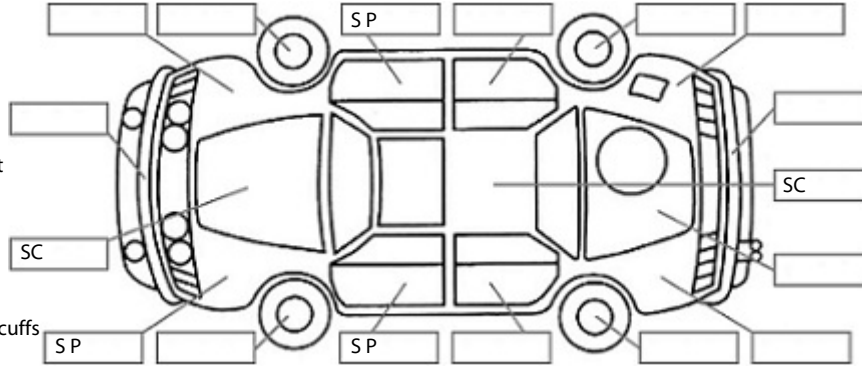

Key:

- S = scratch
- D = dent
- R = rust
- PT = paint defect
- C = crack
- P = pin dent
- * = decals
- SC = stone chips
- W = significant scuffs

Body Inspection Comments

Note: some defects & blemishes may not be displayed in the diagram

Engine Timing Mechanism: Timing Chain
Evidence of Cam Belt Replacement: Not Applicable Kms:

	Pass	Fail	N/A
Engine			
Oil level	✓		
Smoke & fumes	✓		
Performance	✓		
Noise	✓		
Cooling System			
Coolant condition	✓		
Performance	✓		
Radiator / Hoses (visual)	✓		
Transmission			
Operation	✓		
Noise	✓		
Clutch			✓
CV joints	✓		
Wheel bearings	✓		
Brakes			
Performance	✓		
Hand Brake	✓		
Tyres (lowest observed tread depth of tyres)			
Left front	6.0	mm	
Right front	6.0	mm	
Left rear	4.0	mm	
Right rear	4.0	mm	
Spare	Yes		
Suspension			
Suspension performance	✓		
Steering performance	✓		
Shock absorbers	✓		
Air Conditioning / Heater			
Operation	✓		
Electrical / Accessories			
Head lights	✓		
Tail lights	✓		
Indicators	✓		
Dashboard warning lights	✓		
Wipers (front & rear)	✓		
Window winder FL	✓		
Window winder FR	✓		
Window winder RL	✓		
Window winder RR	✓		
Rear view mirrors	✓		
Radio (basic test only)	✓		
CD (basic test only)			✓
Number of keys	2		
Central locking	✓		
Remote locking	✓		
Sat. Nav. (basic test only)			✓
Reversing camera	✓		