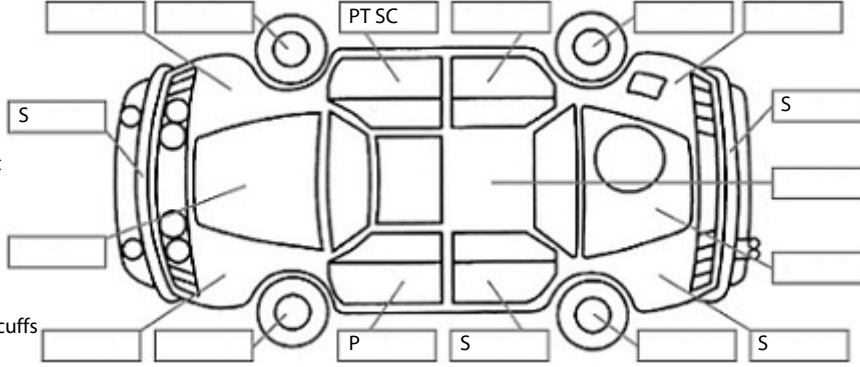

Make: Toyota	Model: Aqua	Body Style: Hatchback
Year: 2012	Registration: PTB937	Reg Expiry: 10 Feb 2025
WoF Expiry: 28 Oct 2025	Odometer: 162,756 Kms	Good No: 26461545
VIN: 7AT0H65YX23014228	Next Service: 177700 kms	Service History: No

Key:

- S = scratch
- D = dent
- R = rust
- PT = paint defect
- C = crack
- P = pin dent
- * = decals
- SC = stone chips
- W = significant scuffs

Body Inspection Comments

Note: some defects & blemishes may not be displayed in the diagram

Engine Timing Mechanism: Timing Chain
Evidence of Cam Belt Replacement: Not Applicable Kms:

	Pass	Fail	N/A
Engine			
Oil level	✓		
Smoke & fumes	✓		
Performance	✓		
Noise	✓		
Cooling System			
Coolant condition	✓		
Performance	✓		
Radiator / Hoses (visual)	✓		
Transmission			
Operation	✓		
Noise	✓		
Clutch			✓
CV joints	✓		
Wheel bearings	✓		
Brakes			
Performance	✓		
Hand Brake	✓		
Tyres (lowest observed tread depth of tyres)			
Left front	3	mm	
Right front	4	mm	
Left rear	5.5	mm	
Right rear	5.5	mm	
Spare	Yes		
Suspension			
Suspension performance	✓		
Steering performance	✓		
Shock absorbers	✓		
Air Conditioning / Heater			
Operation	✓		
Electrical / Accessories			
Head lights	✓		
Tail lights	✓		
Indicators	✓		
Dashboard warning lights	✓		
Wipers (front & rear)	✓		
Window winder FL	✓		
Window winder FR	✓		
Window winder RL	✓		
Window winder RR	✓		
Rear view mirrors	✓		
Radio (basic test only)	✓		
CD (basic test only)	✓		
Number of keys	2		
Central locking	✓		
Remote locking	✓		
Sat. Nav. (basic test only)			✓
Reversing camera	✓		