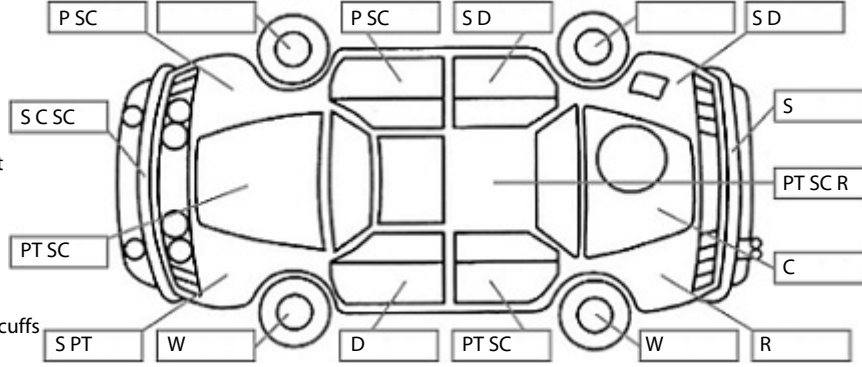

Key:

- S = scratch
- D = dent
- R = rust
- PT = paint defect
- C = crack
- P = pin dent
- * = decals
- SC = stone chips
- W = significant scuffs

Body Inspection Comments

Note: some defects & blemishes may not be displayed in the diagram

Oil leak lower engine Area & Rear Diff Area , surface rust on under body of Vehicle, oil seepage upper Engine Area,

Interior Comments

Seats	Poor
Carpets	Poor
Panels	Poor
Dashboard	Average

General Comments