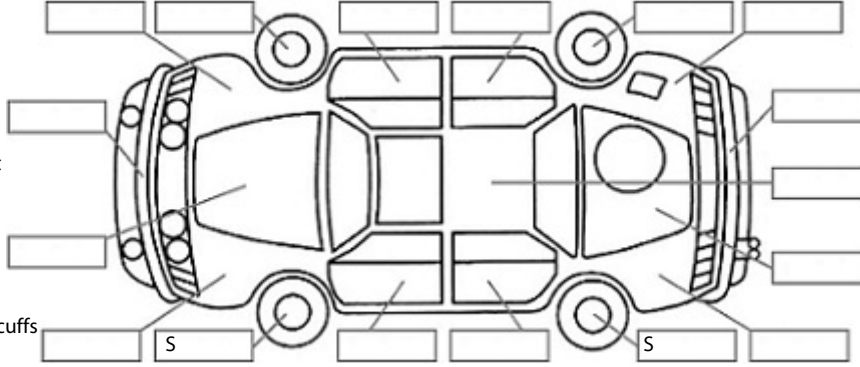

Key:

- S = scratch
- D = dent
- R = rust
- PT = paint defect
- C = crack
- P = pin dent
- * = decals
- SC = stone chips
- W = significant scuffs

Body Inspection Comments

Rh rear tyre has puncture

Note: some defects & blemishes may not be displayed in the diagram