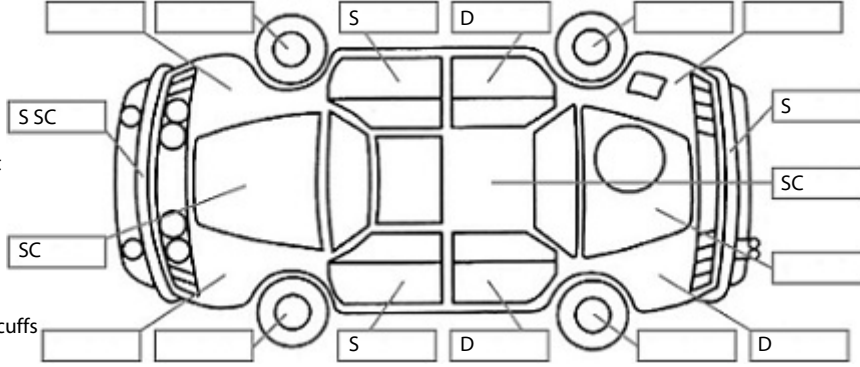

Key:

- S = scratch
- D = dent
- R = rust
- PT = paint defect
- C = crack
- P = pin dent
- * = decals
- SC = stone chips
- W = significant scuffs

Body Inspection Comments

Note: some defects & blemishes may not be displayed in the diagram

Engine Timing Mechanism: Timing Chain
Evidence of Cam Belt Replacement: Not Applicable Kms:

	Pass	Fail	N/A
Engine			
Oil level	✓		
Smoke & fumes	✓		
Performance	✓		
Noise	✓		
Cooling System			
Coolant condition	✓		
Performance	✓		
Radiator / Hoses (visual)	✓		
Transmission			
Operation	✓		
Noise	✓		
Clutch			✓
CV joints	✓		
Wheel bearings	✓		
Brakes			
Performance	✓		
Hand Brake	✓		
Tyres (lowest observed tread depth of tyres)			
Left front	3.5	mm	
Right front	3.5	mm	
Left rear	4	mm	
Right rear	4	mm	
Spare	Yes		
Suspension			
Suspension performance	✓		
Steering performance	✓		
Shock absorbers	✓		
Air Conditioning / Heater			
Operation	✓		
Electrical / Accessories			
Head lights	✓		
Tail lights	✓		
Indicators	✓		
Dashboard warning lights	✓		
Wipers (front & rear)	✓		
Window winder FL	✓		
Window winder FR	✓		
Window winder RL	✓		
Window winder RR	✓		
Rear view mirrors	✓		
Radio (basic test only)	✓		
CD (basic test only)	✓		
Number of keys	1		
Central locking	✓		
Remote locking	✓		
Sat. Nav. (basic test only)			✓
Reversing camera	✓		