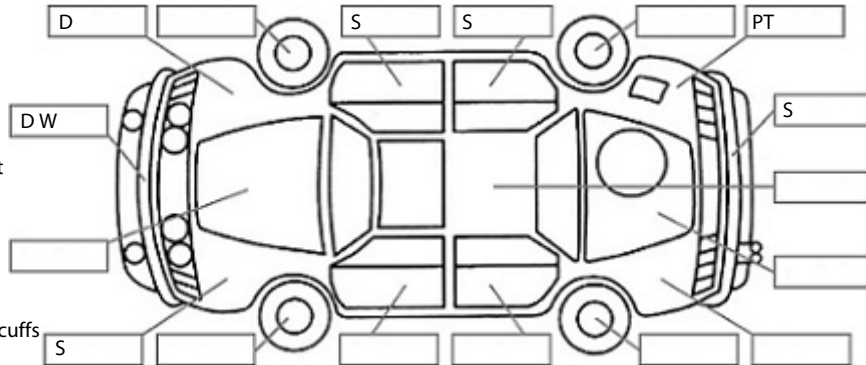

**Key:**

- S = scratch
- D = dent
- R = rust
- PT = paint defect
- C = crack
- P = pin dent
- \* = decals
- SC = stone chips
- W = significant scuffs

**Body Inspection Comments**

Driver and r rear door A pillar paint defect,