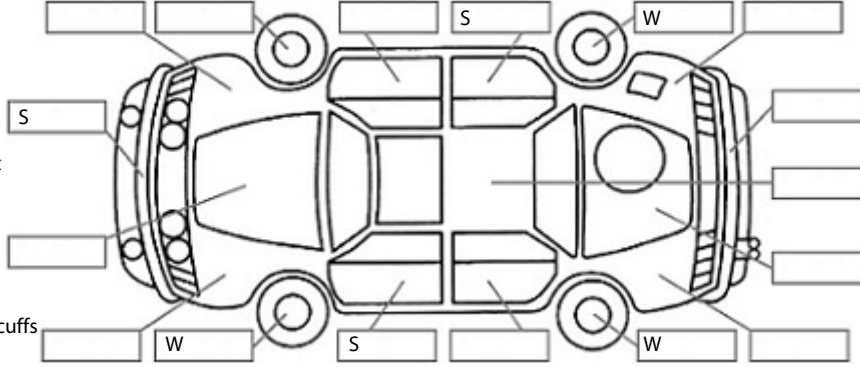

Key:

- S = scratch
- D = dent
- R = rust
- PT = paint defect
- C = crack
- P = pin dent
- * = decals
- SC = stone chips
- W = significant scuffs

Body Inspection Comments

Note: some defects & blemishes may not be displayed in the diagram