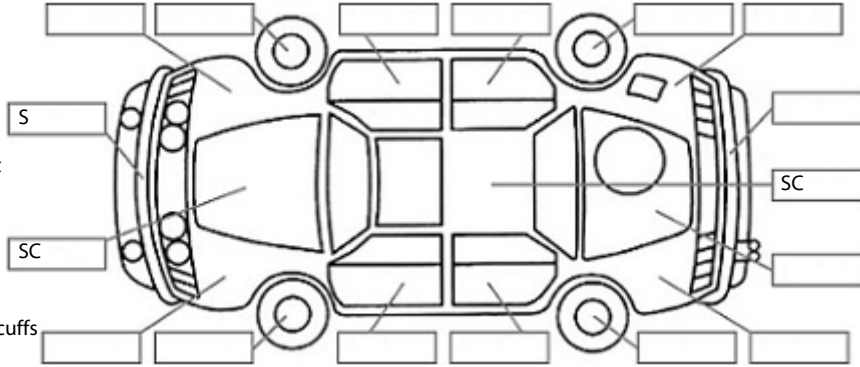

<b>Make:</b> Suzuki	<b>Model:</b> Ignis	<b>Body Style:</b> SUV
<b>Year:</b> 2021	<b>Registration:</b> NGF373	<b>Reg Expiry:</b> 14 Jan 2025
<b>WoF Expiry:</b> 20 Feb 2025	<b>Odometer:</b> 76,830 Kms	<b>Good No:</b> 26460483
<b>VIN:</b> JSAMFH11S00401148	<b>Next Service:</b> 86,000	<b>Service History:</b> No

**Key:**

- S = scratch
- D = dent
- R = rust
- PT = paint defect
- C = crack
- P = pin dent
- \* = decals
- SC = stone chips
- W = significant scuffs

Body Inspection Comments

Note: some defects & blemishes may not be displayed in the diagram