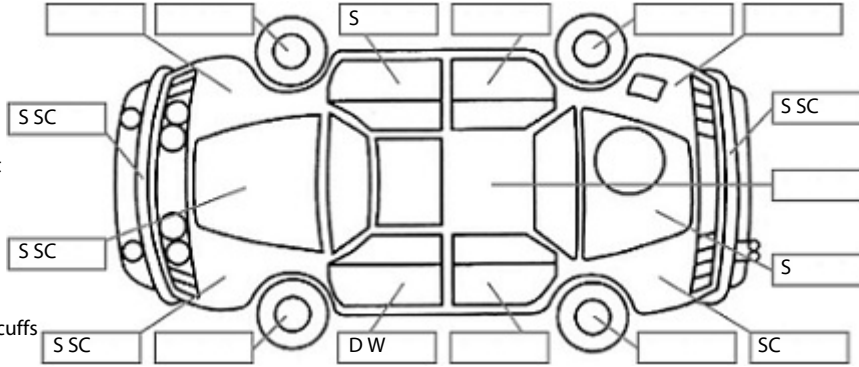

Key:

- S = scratch
- D = dent
- R = rust
- PT = paint defect
- C = crack
- P = pin dent
- * = decals
- SC = stone chips
- W = significant scuffs

Note: some defects & blemishes may not be displayed in the diagram

General Comments

Tailgate interior grab handle broken off

Road Conditions During Test Drive: Dry

Engine Timing Mechanism: Timing Chain
Evidence of Cam Belt Replacement: Not Applicable Kms:

	Pass	Fail	N/A
Engine			
Oil level	✓		
Smoke & fumes	✓		
Performance	✓		
Noise	✓		
Cooling System			
Coolant condition	✓		
Performance	✓		
Radiator / Hoses (visual)	✓		
Transmission			
Operation	✓		
Noise	✓		
Clutch			✓
CV joints	✓		
Wheel bearings	✓		
Brakes			
Performance	✓		
Hand Brake	✓		
Tyres (lowest observed tread depth of tyres)			
Left front	6.0	mm	
Right front	6.0	mm	
Left rear	3.0	mm	
Right rear	4.0	mm	
Spare	Yes		
Suspension			
Suspension performance	✓		
Steering performance	✓		
Shock absorbers	✓		
Air Conditioning / Heater			
Operation	✓		
Electrical / Accessories			
Head lights	✓		
Tail lights	✓		
Indicators	✓		
Dashboard warning lights	✓		
Wipers (front & rear)	✓		
Window winder FL	✓		
Window winder FR	✓		
Window winder RL	✓		
Window winder RR	✓		
Rear view mirrors	✓		
Radio (basic test only)	✓		
CD (basic test only)	✓		
Number of keys	2		
Central locking	✓		
Remote locking	✓		
Sat. Nav. (basic test only)	✓		
Reversing camera	✓		