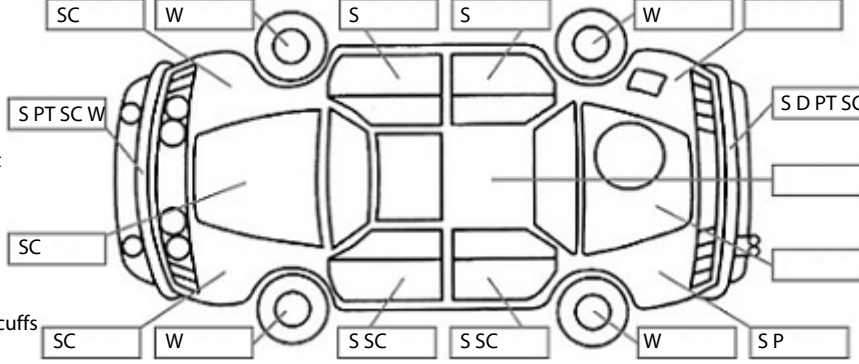

Make: Subaru	Model: Legacy	Body Style: Wagon
Year: 2008	Registration: PTF502	Reg Expiry: 13 Jan 2025
WoF Expiry: 31 Dec 2024	Odometer: 196,469 Kms	Good No: 26460329
VIN: 7AT0GF0BX16176007	Next Service: 04/07/25	Service History: No

Key:

- S = scratch
- D = dent
- R = rust
- PT = paint defect
- C = crack
- P = pin dent
- * = decals
- SC = stone chips
- W = significant scuffs

Body Inspection Comments

Exterior is in overall average condition

Note: some defects & blemishes may not be displayed in the diagram

Conditions During Body Inspection:

Under Carriage & Under Bonnet Inspection Comments

Air con clutch pulley is noisy and requires replacing.