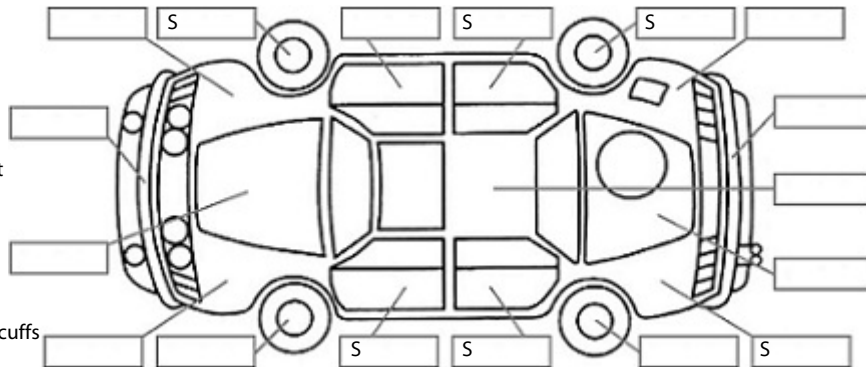

<b>Make:</b> Mazda	<b>Model:</b> Mazda2	<b>Body Style:</b> Hatchback
<b>Year:</b> 2008	<b>Registration:</b> ETG779	<b>Reg Expiry:</b> 10 Apr 2025
<b>WoF Expiry:</b> 08 Aug 2025	<b>Odometer:</b> 116,790 Kms	<b>Good No:</b> 26459663
<b>VIN:</b> JM0DE10Y190130677	<b>Next Service:</b> 12/06/25	<b>Service History:</b> Yes

**Key:**

- S = scratch
- D = dent
- R = rust
- PT = paint defect
- C = crack
- P = pin dent
- \* = decals
- SC = stone chips
- W = significant scuffs

Body Inspection Comments

Note: some defects & blemishes may not be displayed in the diagram