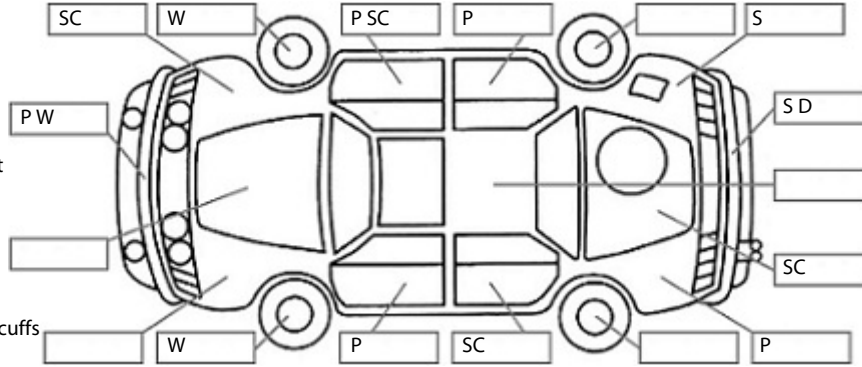

Key:

- S = scratch
- D = dent
- R = rust
- PT = paint defect
- C = crack
- P = pin dent
- * = decals
- SC = stone chips
- W = significant scuffs

Body Inspection Comments

Note: some defects & blemishes may not be displayed in the diagram

- Rust in spare wheel well
- All tyres are wearing on edges
- Front bumper lower lip is damaged
- Rust on right rear exterior door pillar

Conditions During Body Inspection: Dry

Under Carriage & Under Bonnet Inspection Comments

Interior Comments

Seats	Stains and slight wear on front seats
Carpets	Wear on drivers side
Panels	Good
Dashboard	Good

General Comments

Road Conditions During Test Drive: Dry

Engine Timing Mechanism: Timing Chain
Evidence of Cam Belt Replacement: Not Applicable Kms: