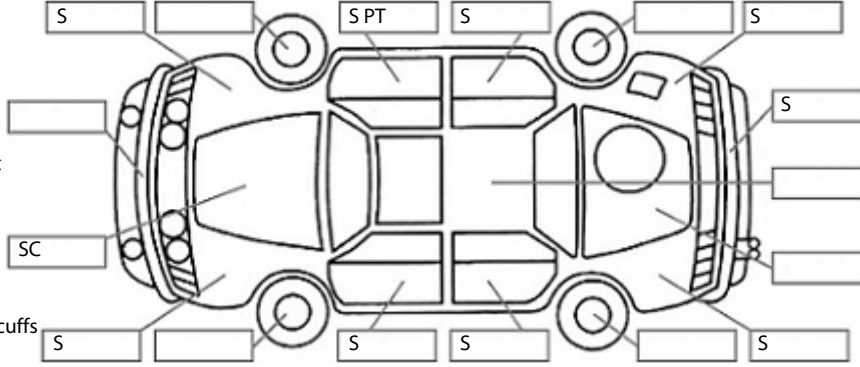

Key:

- S = scratch
- D = dent
- R = rust
- PT = paint defect
- C = crack
- P = pin dent
- * = decals
- SC = stone chips
- W = significant scuffs

Body Inspection Comments

Note: some defects & blemishes may not be displayed in the diagram