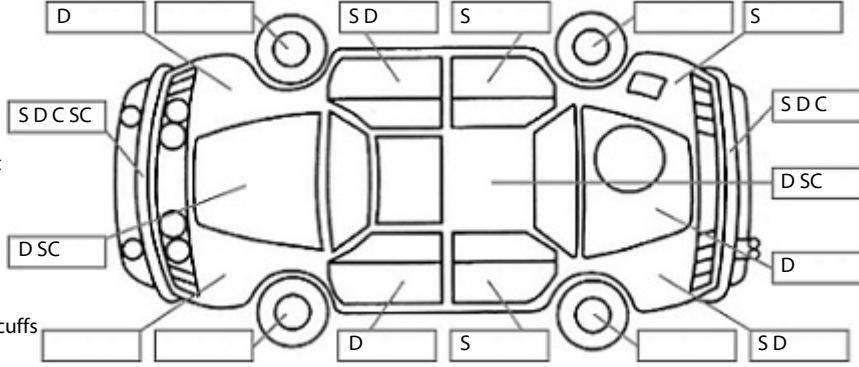

Key:

- S = scratch
- D = dent
- R = rust
- PT = paint defect
- C = crack
- P = pin dent
- * = decals
- SC = stone chips
- W = significant scuffs

Body Inspection Comments

Note: some defects & blemishes may not be displayed in the diagram

Under Carriage & Under Bonnet Inspection Comments

Oil leak lower engine Area.

Interior Comments

Seats	Poor
Carpets	Poor
Panels	Poor
Dashboard	Average

General Comments

.

Road Conditions During Test Drive: Dry