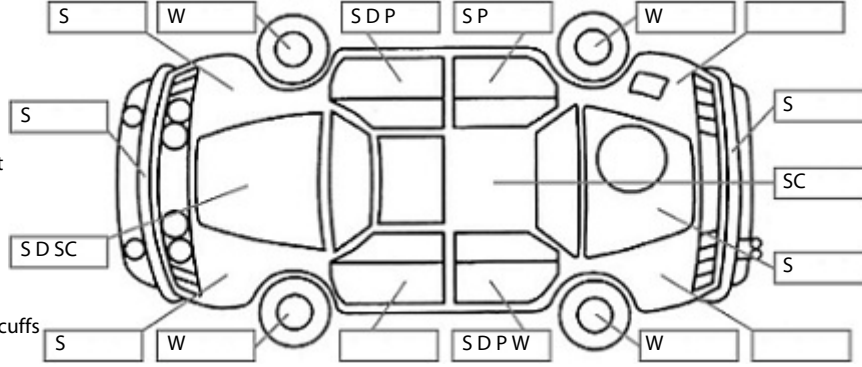

Make: Toyota	Model: Camry	Body Style: Sedan
Year: 2016	Registration: KBE617	Reg Expiry: 30 Mar 2025
WoF Expiry: 13 Nov 2025	Odometer: 132,448 Kms	Good No: 26459334
VIN: 6T1BF3FKX0X095191	Next Service: 141950	Service History: Yes

Key:

- S = scratch
- D = dent
- R = rust
- PT = paint defect
- C = crack
- P = pin dent
- * = decals
- SC = stone chips
- W = significant scuffs

Body Inspection Comments

Note: some defects & blemishes may not be displayed in the diagram

Dents and scuff marks left sill panel

Conditions During Body Inspection:

Under Carriage & Under Bonnet Inspection Comments

Interior Comments

Seats	Average
Carpets	Average
Panels	Average
Dashboard	Average

General Comments