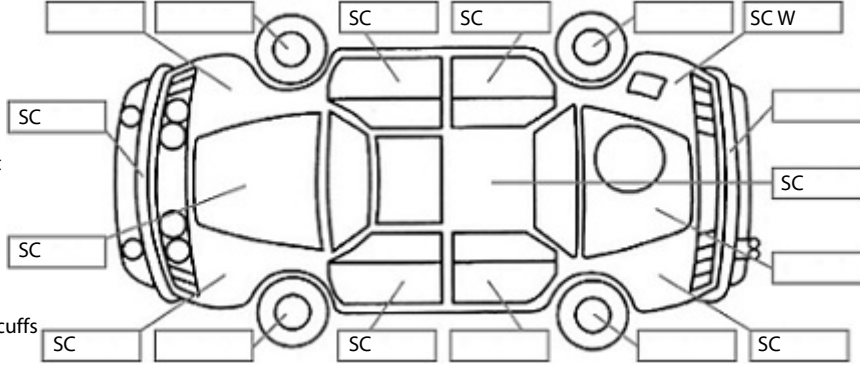

Key:

- S = scratch
- D = dent
- R = rust
- PT = paint defect
- C = crack
- P = pin dent
- * = decals
- SC = stone chips
- W = significant scuffs

Body Inspection Comments

Note: some defects & blemishes may not be displayed in the diagram