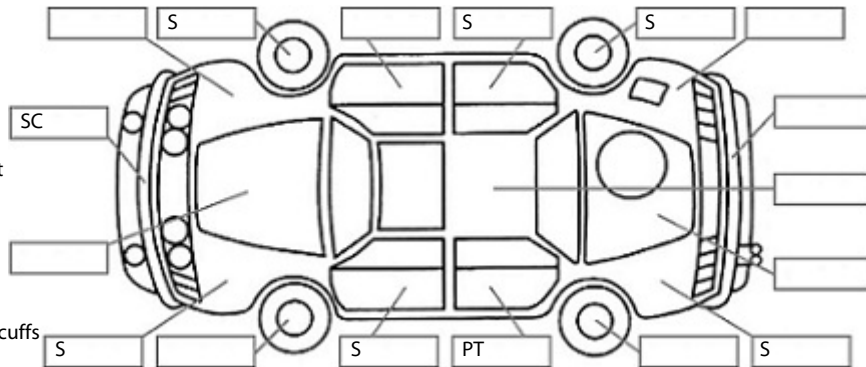

Key:

- S = scratch
- D = dent
- R = rust
- PT = paint defect
- C = crack
- P = pin dent
- * = decals
- SC = stone chips
- W = significant scuffs

Body Inspection Comments

Note: some defects & blemishes may not be displayed in the diagram

Engine Timing Mechanism: Timing Chain
 Evidence of Cam Belt Replacement: Not Applicable Kms:

	Pass	Fail	N/A
Engine			
Oil level	✓		
Smoke & fumes	✓		
Performance	✓		
Noise	✓		
Cooling System			
Coolant condition	✓		
Performance	✓		
Radiator / Hoses (visual)	✓		
Transmission			
Operation	✓		
Noise	✓		
Clutch			✓
CV joints	✓		
Wheel bearings	✓		
Brakes			
Performance	✓		
Hand Brake	✓		
Tyres (lowest observed tread depth of tyres)			
Left front	7.0	mm	
Right front	7.0	mm	
Left rear	5.0	mm	
Right rear	7.0	mm	
Spare	Yes		
Suspension			
Suspension performance	✓		
Steering performance	✓		
Shock absorbers	✓		
Air Conditioning / Heater			
Operation	✓		
Electrical / Accessories			
Head lights	✓		
Tail lights	✓		
Indicators	✓		
Dashboard warning lights	✓		
Wipers (front & rear)	✓		
Window winder FL	✓		
Window winder FR	✓		
Window winder RL	✓		
Window winder RR	✓		
Rear view mirrors	✓		
Radio (basic test only)	✓		
CD (basic test only)	✓		
Number of keys	2		
Central locking	✓		
Remote locking	✓		
Sat. Nav. (basic test only)			✓
Reversing camera	✓		