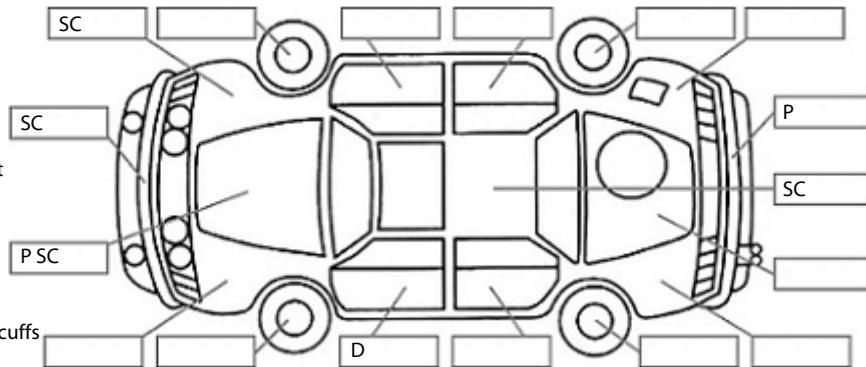

<b>Make:</b> Toyota	<b>Model:</b> Camry	<b>Body Style:</b> Sedan
<b>Year:</b> 2014	<b>Registration:</b> MPE573	<b>Reg Expiry:</b> 05 Jun 2025
<b>WoF Expiry:</b> 13 Mar 2025	<b>Odometer:</b> 206,309 Kms	<b>Good No:</b> 26459086
<b>VIN:</b> 7AT0H604X19040083	<b>Next Service:</b> 209,187 Kms	<b>Service History:</b> No

**Key:**

- S = scratch
- D = dent
- R = rust
- PT = paint defect
- C = crack
- P = pin dent
- \* = decals
- SC = stone chips
- W = significant scuffs

**Body Inspection Comments**

Fine scratches on drivers side of windscreen.