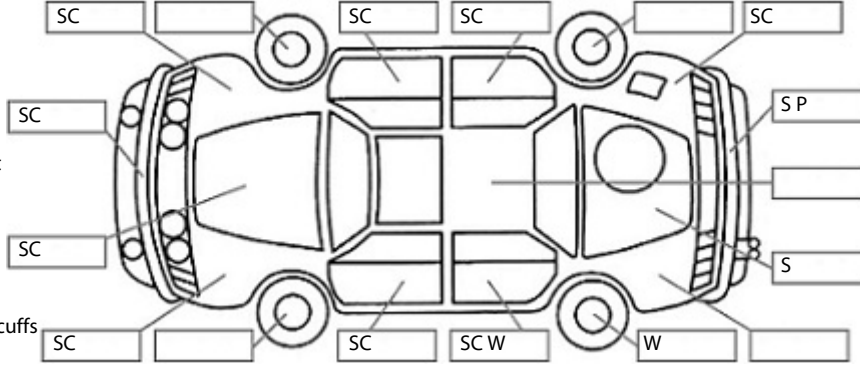

**Key:**

- S = scratch
- D = dent
- R = rust
- PT = paint defect
- C = crack
- P = pin dent
- \* = decals
- SC = stone chips
- W = significant scuffs

Body Inspection Comments

Note: some defects & blemishes may not be displayed in the diagram