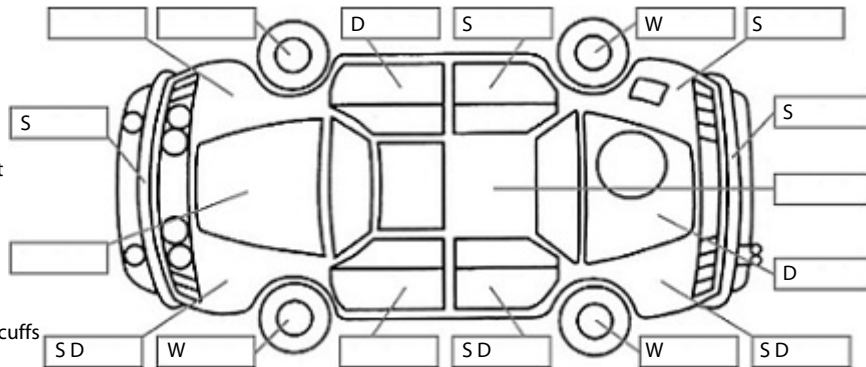

Key:

- S = scratch
- D = dent
- R = rust
- PT = paint defect
- C = crack
- P = pin dent
- * = decals
- SC = stone chips
- W = significant scuffs

Body Inspection Comments

Boot area seal torn
 Turbo oil leak
 Tyre mobility kit available

Note: some defects & blemishes may not be displayed in the diagram

Conditions During Body Inspection: Dry

Under Carriage & Under Bonnet Inspection Comments

Fwd
 Engine oil leak

Interior Comments

Seats	Average
Carpets	Good
Panels	Average
Dashboard	Good