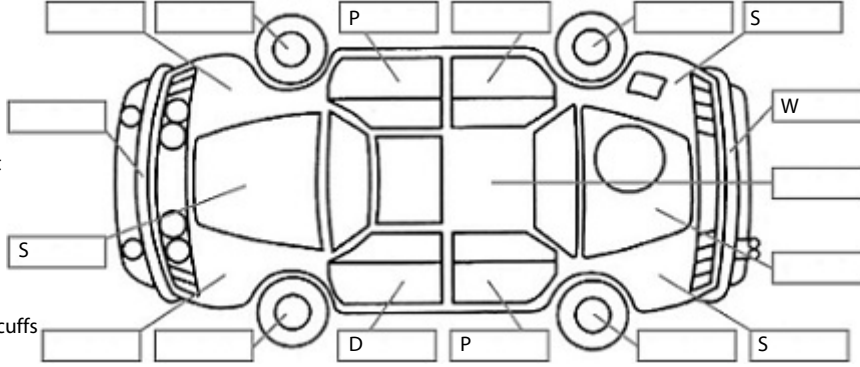

Key:

- S = scratch
- D = dent
- R = rust
- PT = paint defect
- C = crack
- P = pin dent
- * = decals
- SC = stone chips
- W = significant scuffs

Body Inspection Comments

Note: some defects & blemishes may not be displayed in the diagram

Engine Timing Mechanism: Timing Chain
Evidence of Cam Belt Replacement: Not Applicable Kms:

	Pass	Fail	N/A
Engine			
Oil level	✓		
Smoke & fumes	✓		
Performance	✓		
Noise	✓		
Cooling System			
Coolant condition	✓		
Performance	✓		
Radiator / Hoses (visual)	✓		
Transmission			
Operation	✓		
Noise	✓		
Clutch			✓
CV joints	✓		
Wheel bearings	✓		
Brakes			
Performance	✓		
Hand Brake	✓		
Tyres (lowest observed tread depth of tyres)			
Left front	2.5	mm	
Right front	3.1	mm	
Left rear	3.5	mm	
Right rear	2.5	mm	
Spare	Yes		
Suspension			
Suspension performance	✓		
Steering performance	✓		
Shock absorbers	✓		
Air Conditioning / Heater			
Operation	✓		
Electrical / Accessories			
Head lights	✓		
Tail lights	✓		
Indicators	✓		
Dashboard warning lights	✓		
Wipers (front & rear)	✓		
Window winder FL	✓		
Window winder FR	✓		
Window winder RL	✓		
Window winder RR	✓		
Rear view mirrors	✓		
Radio (basic test only)	✓		
CD (basic test only)	✓		
Number of keys	2		
Central locking	✓		
Remote locking	✓		
Sat. Nav. (basic test only)	✓		
Reversing camera	✓		