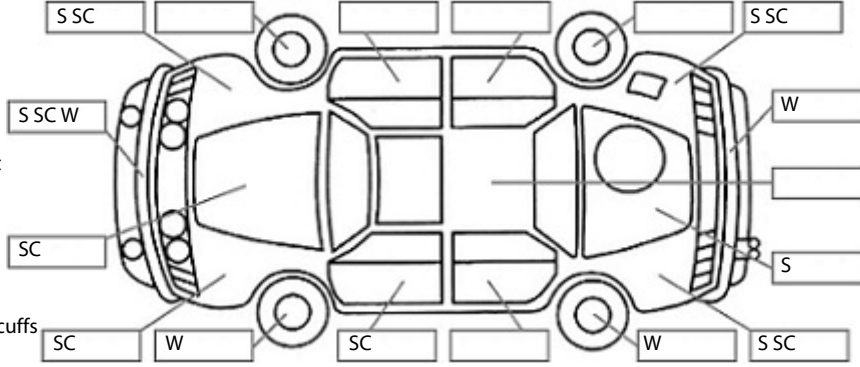

<b>Make:</b> Nissan	<b>Model:</b> Skyline	<b>Body Style:</b> Sedan
<b>Year:</b> 2008	<b>Registration:</b> KPD773	<b>Reg Expiry:</b> 17 Mar 2025
<b>WoF Expiry:</b> 25 Sep 2025	<b>Odometer:</b> 193,016 Kms	<b>Good No:</b> 26458819
<b>VIN:</b> 7AT0DH12X16601004	<b>Next Service:</b> 203,020kms	<b>Service History:</b> No

**Key:**

- S = scratch
- D = dent
- R = rust
- PT = paint defect
- C = crack
- P = pin dent
- \* = decals
- SC = stone chips
- W = significant scuffs

Body Inspection Comments

Note: some defects & blemishes may not be displayed in the diagram

Front left indicator cracked,

Conditions During Body Inspection: Dry

Under Carriage & Under Bonnet Inspection Comments

Interior Comments

Seats	Good
Carpets	Good
Panels	Good
Dashboard	cracks in dash

General Comments

Road Conditions During Test Drive: Dry

Engine Timing Mechanism: Timing Chain  
Evidence of Cam Belt Replacement: Not Applicable Kms:

	Pass	Fail	N/A
<b>Engine</b>			
Oil level	✓		
Smoke & fumes	✓		
Performance	✓		
Noise	✓		
<b>Cooling System</b>			
Coolant condition	✓		
Performance	✓		
Radiator / Hoses (visual)	✓		
<b>Transmission</b>			
Operation	✓		
Noise	✓		
Clutch			✓
CV joints	✓		
Wheel bearings	✓		
<b>Brakes</b>			
Performance	✓		
Hand Brake	✓		
<b>Tyres</b> (lowest observed tread depth of tyres)			
Left front	5.0	mm	
Right front	6.0	mm	
Left rear	4.5	mm	
Right rear	5.0	mm	
Spare	N/A		
<b>Suspension</b>			
Suspension performance	✓		
Steering performance	✓		
Shock absorbers	✓		
<b>Air Conditioning / Heater</b>			
Operation	✓		
<b>Electrical / Accessories</b>			
Head lights	✓		
Tail lights	✓		
Indicators	✓		
Dashboard warning lights	✓		
Wipers (front & rear)	✓		
Window winder FL	✓		
Window winder FR	✓		
Window winder RL			✓
Window winder RR			✓
Rear view mirrors	✓		
Radio (basic test only)	✓		
CD (basic test only)	✓		
Number of keys	1		
Central locking	✓		
Remote locking	✓		
Sat. Nav. (basic test only)			✓
Reversing camera			✓