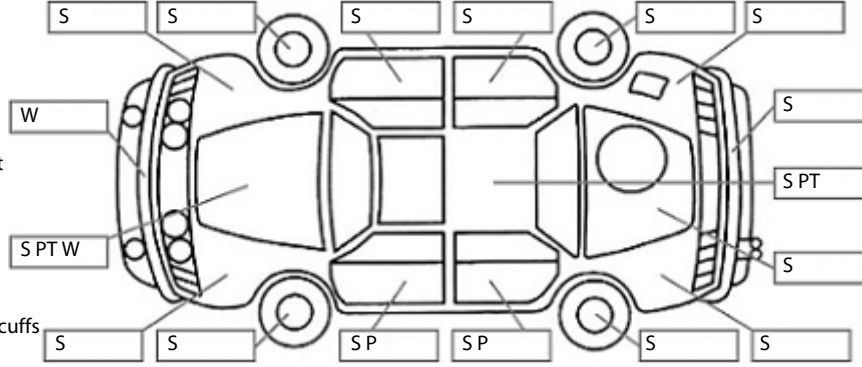

Key:

- S = scratch
- D = dent
- R = rust
- PT = paint defect
- C = crack
- P = pin dent
- * = decals
- SC = stone chips
- W = significant scuffs

Body Inspection Comments

Note: some defects & blemishes may not be displayed in the diagram