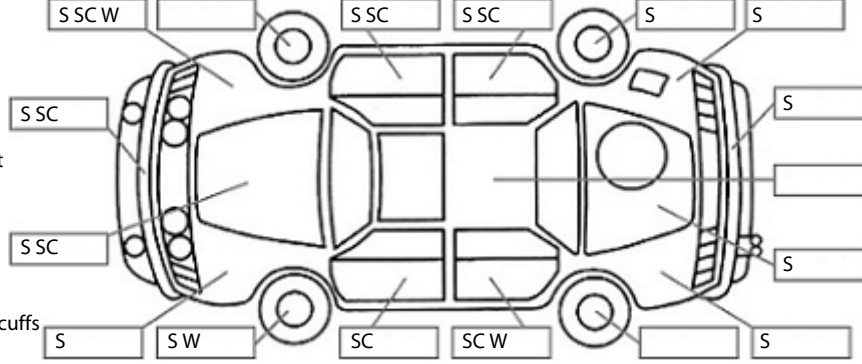

Key:

- S = scratch
- D = dent
- R = rust
- PT = paint defect
- C = crack
- P = pin dent
- * = decals
- SC = stone chips
- W = significant scuffs

Body Inspection Comments

Note: some defects & blemishes may not be displayed in the diagram

Engine Timing Mechanism: Timing Chain
Evidence of Cam Belt Replacement: Not Applicable Kms:

	Pass	Fail	N/A
Engine			
Oil level	✓		
Smoke & fumes	✓		
Performance	✓		
Noise	✓		
Cooling System			
Coolant condition	✓		
Performance	✓		
Radiator / Hoses (visual)	✓		
Transmission			
Operation	✓		
Noise	✓		
Clutch			✓
CV joints	✓		
Wheel bearings	✓		
Brakes			
Performance	✓		
Hand Brake	✓		
Tyres (lowest observed tread depth of tyres)			
Left front	4	mm	
Right front	4	mm	
Left rear	4	mm	
Right rear	4	mm	
Spare		No	
Suspension			
Suspension performance	✓		
Steering performance	✓		
Shock absorbers	✓		
Air Conditioning / Heater			
Operation	✓		
Electrical / Accessories			
Head lights	✓		
Tail lights	✓		
Indicators	✓		
Dashboard warning lights	✓		
Wipers (front & rear)	✓		
Window winder FL	✓		
Window winder FR	✓		
Window winder RL	✓		
Window winder RR	✓		
Rear view mirrors	✓		
Radio (basic test only)	✓		
CD (basic test only)	✓		
Number of keys	2		
Central locking			✓
Remote locking	✓		
Sat. Nav. (basic test only)			✓
Reversing camera			✓