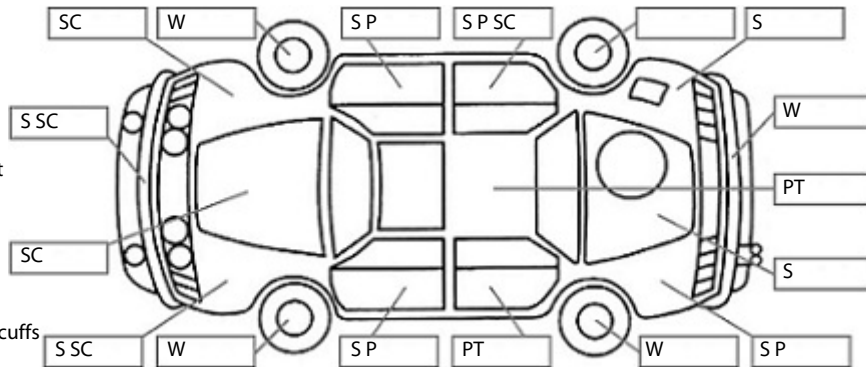

Key:

- S = scratch
- D = dent
- R = rust
- PT = paint defect
- C = crack
- P = pin dent
- * = decals
- SC = stone chips
- W = significant scuffs

Body Inspection Comments

Note: some defects & blemishes may not be displayed in the diagram

Stone chips in windscreen.

Conditions During Body Inspection: Dry

Under Carriage & Under Bonnet Inspection Comments

All ok

Interior Comments

Seats	Good
Carpets	Good
Panels	good besides rip in drivers door arm rest.
Dashboard	Good

General Comments

Vehicle drove well.

Road Conditions During Test Drive: Dry

Engine Timing Mechanism: Timing Chain
 Evidence of Cam Belt Replacement: Not Applicable Kms:

	Pass	Fail	N/A
Engine			
Oil level	✓		
Smoke & fumes	✓		
Performance	✓		
Noise	✓		
Cooling System			
Coolant condition	✓		
Performance	✓		
Radiator / Hoses (visual)	✓		
Transmission			
Operation	✓		
Noise	✓		
Clutch			✓
CV joints	✓		
Wheel bearings	✓		
Brakes			
Performance	✓		
Hand Brake	✓		
Tyres (lowest observed tread depth of tyres)			
Left front	7.0	mm	
Right front	7.0	mm	
Left rear	7.0	mm	
Right rear	7.0	mm	
Spare	Yes		
Suspension			
Suspension performance	✓		
Steering performance	✓		
Shock absorbers	✓		
Air Conditioning / Heater			
Operation	✓		
Electrical / Accessories			
Head lights	✓		
Tail lights	✓		
Indicators	✓		
Dashboard warning lights	✓		
Wipers (front & rear)	✓		
Window winder FL	✓		
Window winder FR	✓		
Window winder RL	✓		
Window winder RR	✓		
Rear view mirrors	✓		
Radio (basic test only)	✓		
CD (basic test only)	✓		
Number of keys	1		
Central locking	✓		
Remote locking	✓		
Sat. Nav. (basic test only)			✓
Reversing camera	✓		