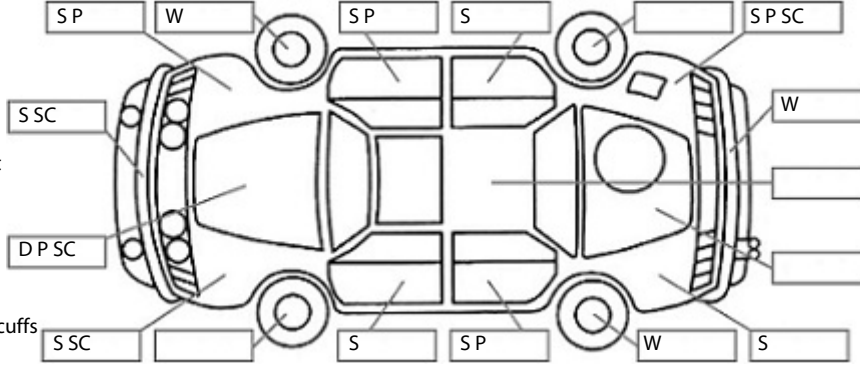

Make: Ford	Model: Territory	Body Style: SUV
Year: 2013	Registration: GYS495	Reg Expiry: 27 Dec 2024
WoF Expiry: 12 Aug 2025	Odometer: 140,325 Kms	Good No: 26458633
VIN: 6FPAAAJGATDJ23422	Next Service: 132000km	Service History: No

Key:

- S = scratch
- D = dent
- R = rust
- PT = paint defect
- C = crack
- P = pin dent
- * = decals
- SC = stone chips
- W = significant scuffs

Body Inspection Comments

Note: some defects & blemishes may not be displayed in the diagram