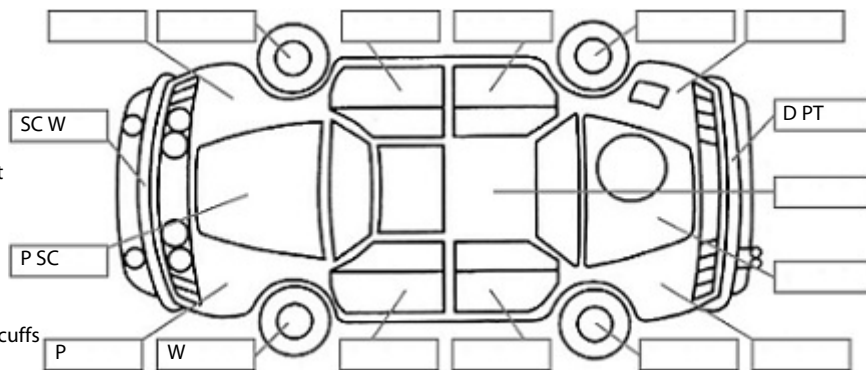

**Key:**

- S = scratch
- D = dent
- R = rust
- PT = paint defect
- C = crack
- P = pin dent
- \* = decals
- SC = stone chips
- W = significant scuffs

**Body Inspection Comments**

Note: some defects & blemishes may not be displayed in the diagram

Rear bumper has paint crack around dent.

Conditions During Body Inspection: Dry

**Under Carriage & Under Bonnet Inspection Comments**

**Interior Comments**

Seats	Good
Carpets	Good
Panels	Good
Dashboard	Good