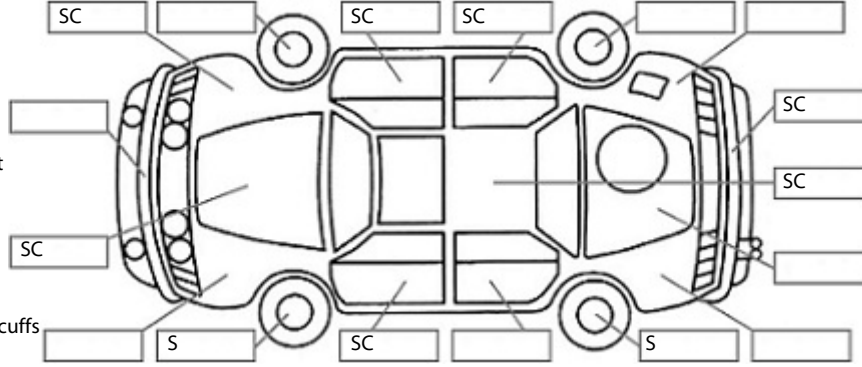

Key:

- S = scratch
- D = dent
- R = rust
- PT = paint defect
- C = crack
- P = pin dent
- * = decals
- SC = stone chips
- W = significant scuffs

Body Inspection Comments

Note: some defects & blemishes may not be displayed in the diagram

Engine Timing Mechanism: Timing Chain
Evidence of Cam Belt Replacement: Not Applicable Kms:

	Pass	Fail	N/A
Engine			
Oil level	✓		
Smoke & fumes	✓		
Performance	✓		
Noise	✓		
Cooling System			
Coolant condition	✓		
Performance	✓		
Radiator / Hoses (visual)	✓		
Transmission			
Operation	✓		
Noise	✓		
Clutch			✓
CV joints	✓		
Wheel bearings	✓		
Brakes			
Performance	✓		
Hand Brake	✓		
Tyres (lowest observed tread depth of tyres)			
Left front	5.5	mm	
Right front	5.5	mm	
Left rear	5.0	mm	
Right rear	5.0	mm	
Spare	N/A		
Suspension			
Suspension performance	✓		
Steering performance	✓		
Shock absorbers	✓		
Air Conditioning / Heater			
Operation	✓		
Electrical / Accessories			
Head lights	✓		
Tail lights	✓		
Indicators	✓		
Dashboard warning lights	✓		
Wipers (front & rear)	✓		
Window winder FL	✓		
Window winder FR	✓		
Window winder RL	✓		
Window winder RR	✓		
Rear view mirrors	✓		
Radio (basic test only)	✓		
CD (basic test only)	✓		
Number of keys	2		
Central locking	✓		
Remote locking	✓		
Sat. Nav. (basic test only)			✓
Reversing camera			✓