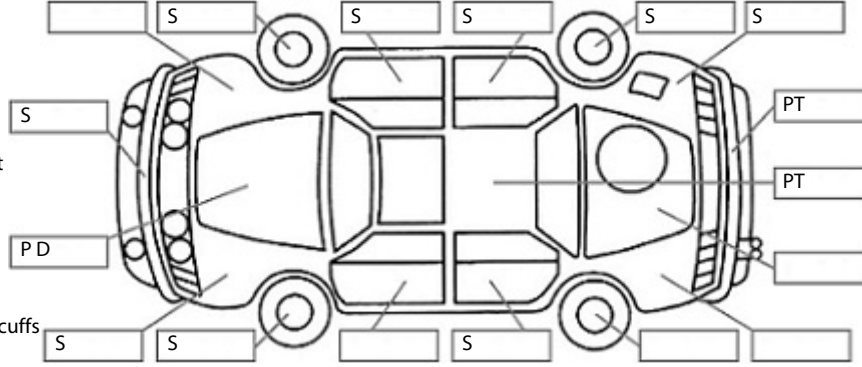

<b>Make:</b> Honda	<b>Model:</b> Insight	<b>Body Style:</b> Wagon
<b>Year:</b> 2009	<b>Registration:</b> KJY350	<b>Reg Expiry:</b> 15 Aug 2025
<b>WoF Expiry:</b> 03 Jul 2025	<b>Odometer:</b> 160,000 Kms	<b>Good No:</b> 26458481
<b>VIN:</b> 7AT08G9MX1614901	<b>Next Service:</b> 165000	<b>Service History:</b>

**Key:**

- S = scratch
- D = dent
- R = rust
- PT = paint defect
- C = crack
- P = pin dent
- \* = decals
- SC = stone chips
- W = significant scuffs

Body Inspection Comments

Note: some defects & blemishes may not be displayed in the diagram

Conditions During Body Inspection: Dry

Under Carriage & Under Bonnet Inspection Comments

Left and right tie rod end ball joint broken

Interior Comments

Seats	Average
Carpets	Average
Panels	Average
Dashboard	Average