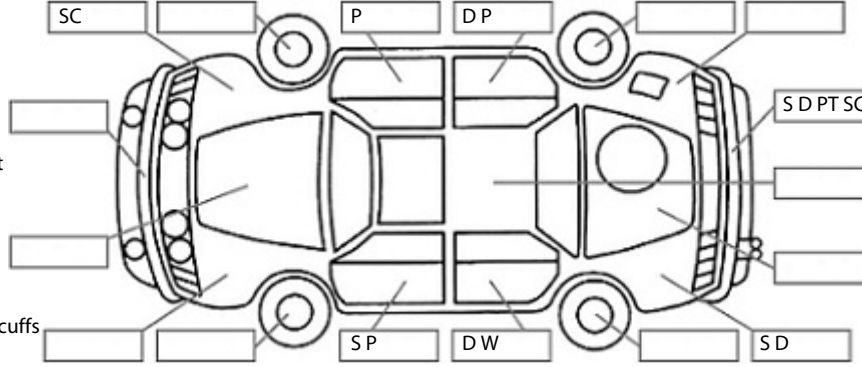

**Key:**

- S = scratch
- D = dent
- R = rust
- PT = paint defect
- C = crack
- P = pin dent
- \* = decals
- SC = stone chips
- W = significant scuffs

Body Inspection Comments

Note: some defects & blemishes may not be displayed in the diagram

Engine Timing Mechanism: Timing Chain  
Evidence of Cam Belt Replacement: Not Applicable Kms:

	Pass	Fail	N/A
<b>Engine</b>			
Oil level	✓		
Smoke & fumes	✓		
Performance	✓		
Noise	✓		
<b>Cooling System</b>			
Coolant condition	✓		
Performance	✓		
Radiator / Hoses (visual)	✓		
<b>Transmission</b>			
Operation	✓		
Noise	✓		
Clutch			✓
CV joints	✓		
Wheel bearings	✓		
<b>Brakes</b>			
Performance	✓		
Hand Brake	✓		
<b>Tyres</b> (lowest observed tread depth of tyres)			
Left front	3.0	mm	
Right front	2.7	mm	
Left rear	5.9	mm	
Right rear	5.9	mm	
Spare	Yes		
<b>Suspension</b>			
Suspension performance	✓		
Steering performance	✓		
Shock absorbers	✓		
<b>Air Conditioning / Heater</b>			
Operation	✓		
<b>Electrical / Accessories</b>			
Head lights	✓		
Tail lights	✓		
Indicators	✓		
Dashboard warning lights	✓		
Wipers (front & rear)	✓		
Window winder FL	✓		
Window winder FR	✓		
Window winder RL	✓		
Window winder RR	✓		
Rear view mirrors	✓		
Radio (basic test only)	✓		
CD (basic test only)	✓		
Number of keys	1		
Central locking	✓		
Remote locking	✓		
Sat. Nav. (basic test only)			✓
Reversing camera			✓