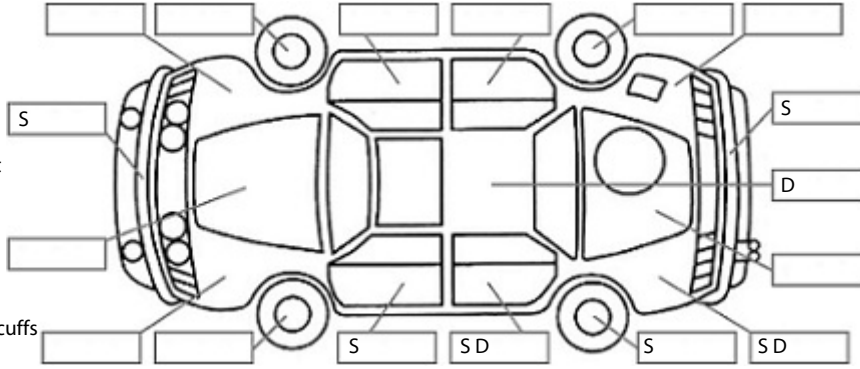

Key:

- S = scratch
- D = dent
- R = rust
- PT = paint defect
- C = crack
- P = pin dent
- * = decals
- SC = stone chips
- W = significant scuffs

Body Inspection Comments

Note: some defects & blemishes may not be displayed in the diagram

Both Rear Tyres are unroadworthy/below wear indicators.
gouge on left rear door. Minor dent on cant rail.
Minor stone chip on windscreen (outside CVA).

Conditions During Body Inspection: Dry

Under Carriage & Under Bonnet Inspection Comments