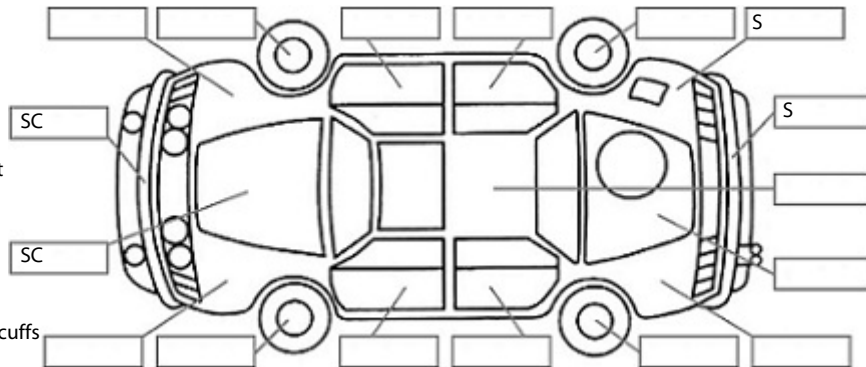

Make: Honda	Model: Vezel	Body Style: Hatchback
Year: 2016	Registration: QNM878	Reg Expiry: 25 Apr 2025
WoF Expiry: 06 Dec 2025	Odometer: 93,476 Kms	Good No: 26458078
VIN: 7AT08GDHX2312796	Next Service: 103400	Service History: No

Key:

- S = scratch
- D = dent
- R = rust
- PT = paint defect
- C = crack
- P = pin dent
- * = decals
- SC = stone chips
- W = significant scuffs

Body Inspection Comments

Note: some defects & blemishes may not be displayed in the diagram