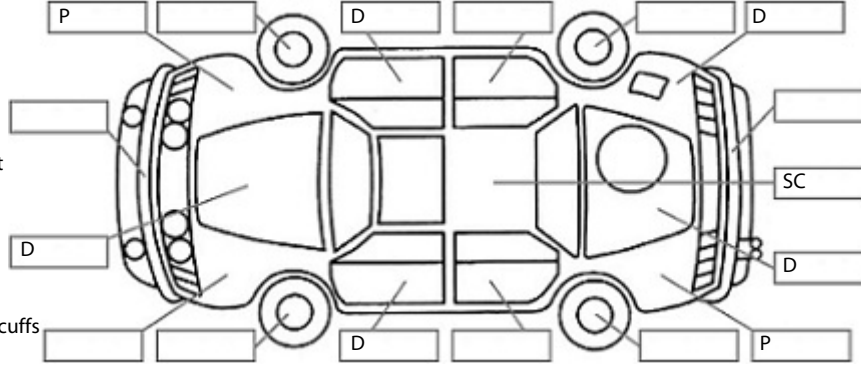

Key:

- S = scratch
- D = dent
- R = rust
- PT = paint defect
- C = crack
- P = pin dent
- * = decals
- SC = stone chips
- W = significant scuffs

Body Inspection Comments

Note: some defects & blemishes may not be displayed in the diagram

Engine Timing Mechanism: Timing Chain
Evidence of Cam Belt Replacement: Not Applicable Kms:

	Pass	Fail	N/A
Engine			
Oil level	✓		
Smoke & fumes	✓		
Performance	✓		
Noise	✓		
Cooling System			
Coolant condition	✓		
Performance	✓		
Radiator / Hoses (visual)	✓		
Transmission			
Operation	✓		
Noise	✓		
Clutch			✓
CV joints	✓		
Wheel bearings	✓		
Brakes			
Performance	✓		
Hand Brake	✓		
Tyres (lowest observed tread depth of tyres)			
Left front	8.0	mm	
Right front	8.0	mm	
Left rear	7.0	mm	
Right rear	7.0	mm	
Spare	Yes		
Suspension			
Suspension performance	✓		
Steering performance	✓		
Shock absorbers	✓		
Air Conditioning / Heater			
Operation	✓		
Electrical / Accessories			
Head lights	✓		
Tail lights	✓		
Indicators	✓		
Dashboard warning lights	✓		
Wipers (front & rear)	✓		
Window winder FL	✓		
Window winder FR	✓		
Window winder RL			✓
Window winder RR			✓
Rear view mirrors	✓		
Radio (basic test only)	✓		
CD (basic test only)			✓
Number of keys	2		
Central locking	✓		
Remote locking	✓		
Sat. Nav. (basic test only)			✓
Reversing camera			✓