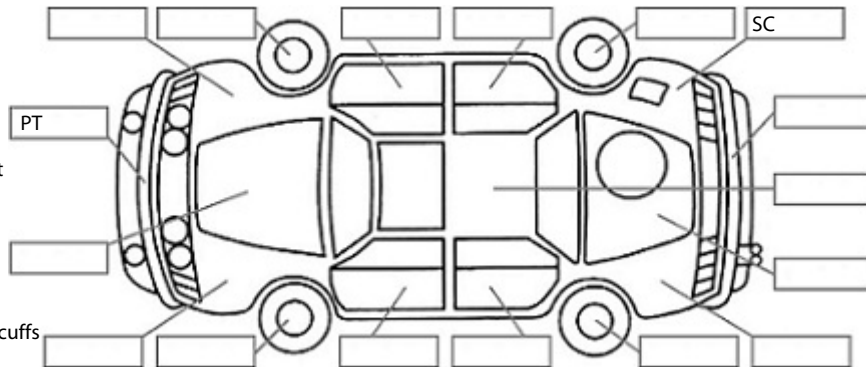

Make: Mitsubishi	Model: Pajero	Body Style: SUV
Year: 1999	Registration: XW8531	Reg Expiry: 15 Apr 2025
WoF Expiry: 03 Jun 2025	Odometer: 132,820 Kms	Good No: 26457537
VIN: JMAMNH57ATP20012	Next Service: 142800	Service History: No

Key:

- S = scratch
- D = dent
- R = rust
- PT = paint defect
- C = crack
- P = pin dent
- * = decals
- SC = stone chips
- W = significant scuffs

Body Inspection Comments

Note: some defects & blemishes may not be displayed in the diagram