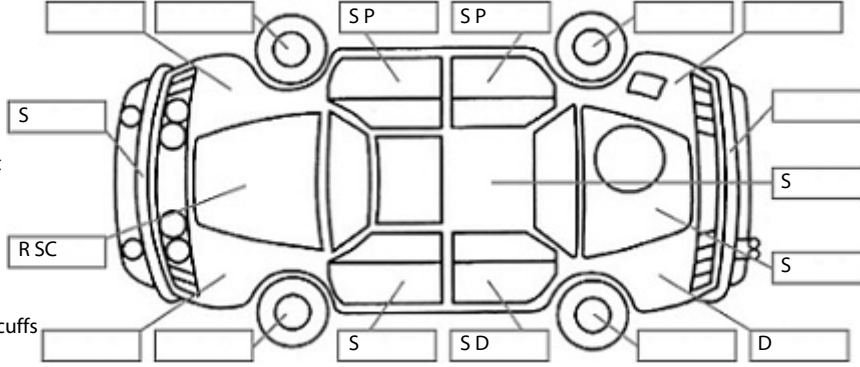

Key:

- S = scratch
- D = dent
- R = rust
- PT = paint defect
- C = crack
- P = pin dent
- * = decals
- SC = stone chips
- W = significant scuffs

Body Inspection Comments

Note: some defects & blemishes may not be displayed in the diagram

Stone chip in windscreen CVA. Tonneau cover tear
Driver's seat tear. Left rear seat small tear.
Driver's door seal tear. Right rear door seal.

Conditions During Body Inspection: Dry

Under Carriage & Under Bonnet Inspection Comments