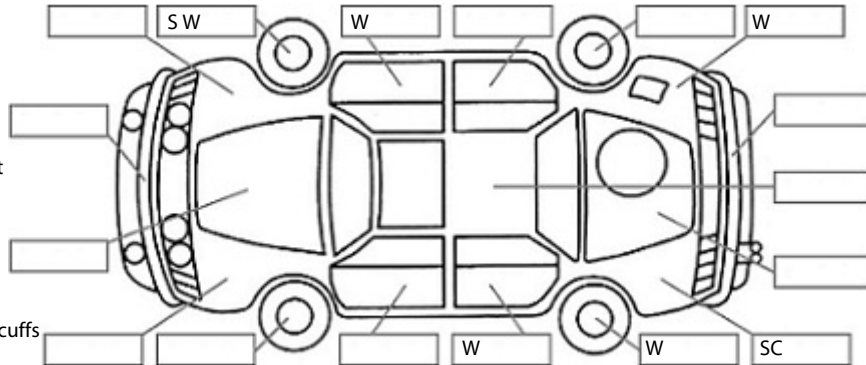

Make: Honda	Model: Stream	Body Style: Wagon
Year: 2009	Registration: LRY981	Reg Expiry: 11 Apr 2025
WoF Expiry: 17 Sep 2025	Odometer: 176,560 Kms	Good No: 26457027
VIN: 7AT08GADX18003127	Next Service: none	Service History: No

Key:

- S = scratch
- D = dent
- R = rust
- PT = paint defect
- C = crack
- P = pin dent
- * = decals
- SC = stone chips
- W = significant scuffs

Body Inspection Comments

Note: some defects & blemishes may not be displayed in the diagram

Small pin dent on inside door pillar drivers door

Conditions During Body Inspection:

Under Carriage & Under Bonnet Inspection Comments

Interior Comments

Seats	Good
Carpets	Good
Panels	Good
Dashboard	Good

General Comments