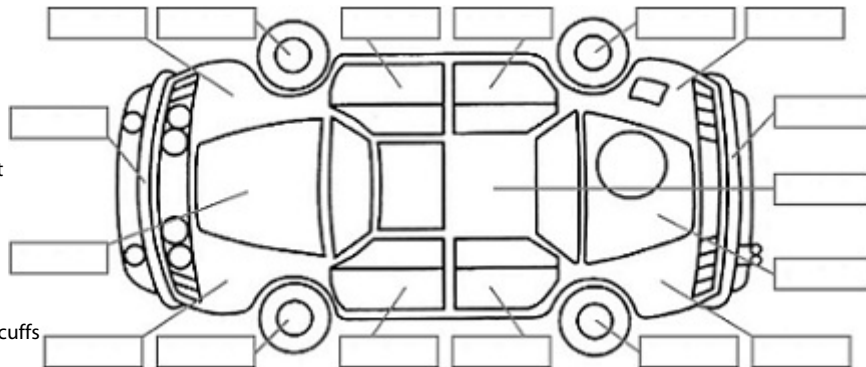

<b>Make:</b> Holden	<b>Model:</b> Barina	<b>Body Style:</b> Hatchback
<b>Year:</b> 2017	<b>Registration:</b> KKU188	<b>Reg Expiry:</b> 27 Feb 2025
<b>WoF Expiry:</b> 22 Feb 2025	<b>Odometer:</b> 82,350 Kms	<b>Good No:</b> 26456839
<b>VIN:</b> KL3TA48E9GB666476	<b>Next Service:</b> 92,000	<b>Service History:</b>

**Key:**

- S = scratch
- D = dent
- R = rust
- PT = paint defect
- C = crack
- P = pin dent
- \* = decals
- SC = stone chips
- W = significant scuffs

Body Inspection Comments

Note: some defects & blemishes may not be displayed in the diagram