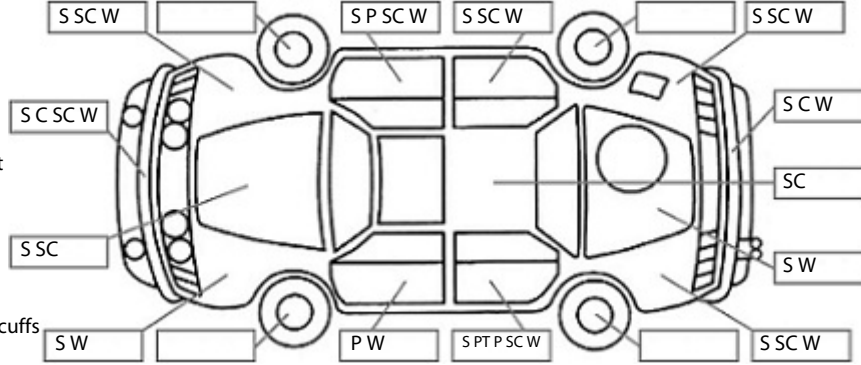

Make: Nissan	Model: Serena	Body Style: Wagon
Year: 2012	Registration: NYU826	Reg Expiry: 15 Jun 2025
WoF Expiry: 30 Oct 2025	Odometer: 170,234 Kms	Good No: 26456825
VIN: 7AT0DH3FX21061041	Next Service: 176,973	Service History: No

Key:

- S = scratch
- D = dent
- R = rust
- PT = paint defect
- C = crack
- P = pin dent
- * = decals
- SC = stone chips
- W = significant scuffs

Body Inspection Comments

Note: some defects & blemishes may not be displayed in the diagram