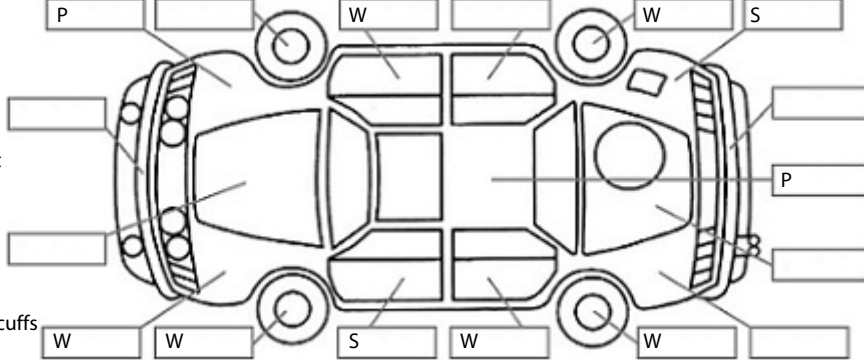

Make: Nissan	Model: Bluebird	Body Style: Sedan
Year: 2001	Registration: FFZ491	Reg Expiry: 10 Feb 2025
WoF Expiry: 14 Nov 2025	Odometer: 140,100 Kms	Good No: 26456818
VIN: 7AT0DH1EX10004825	Next Service: 148090	Service History: No

Key:

- S = scratch
- D = dent
- R = rust
- PT = paint defect
- C = crack
- P = pin dent
- * = decals
- SC = stone chips
- W = significant scuffs

Body Inspection Comments

Back bumper slightly unaligned

Note: some defects & blemishes may not be displayed in the diagram