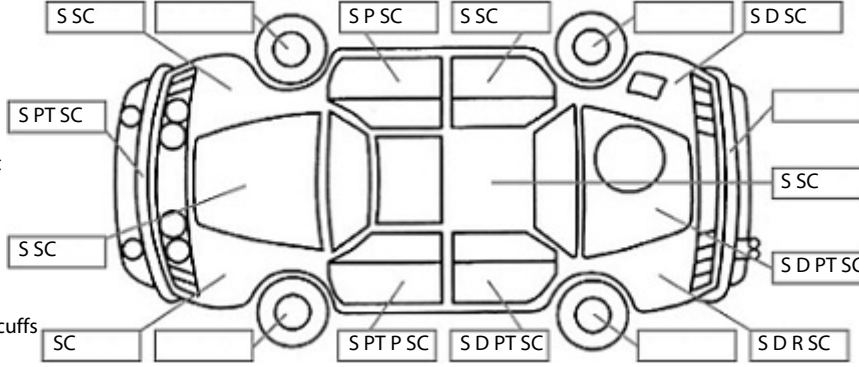

**Key:**

- S = scratch
- D = dent
- R = rust
- PT = paint defect
- C = crack
- P = pin dent
- \* = decals
- SC = stone chips
- W = significant scuffs

Body Inspection Comments

Note: some defects & blemishes may not be displayed in the diagram

Dents in cab corners.  
Surface rust on RH side step.  
RH fog light lens cracked.

Conditions During Body Inspection: Dry

Under Carriage & Under Bonnet Inspection Comments

Interior Comments

Seats	Good
Carpets	Average, passenger floor mats missing.
Panels	Average
Dashboard	Average, steering wheel worn.