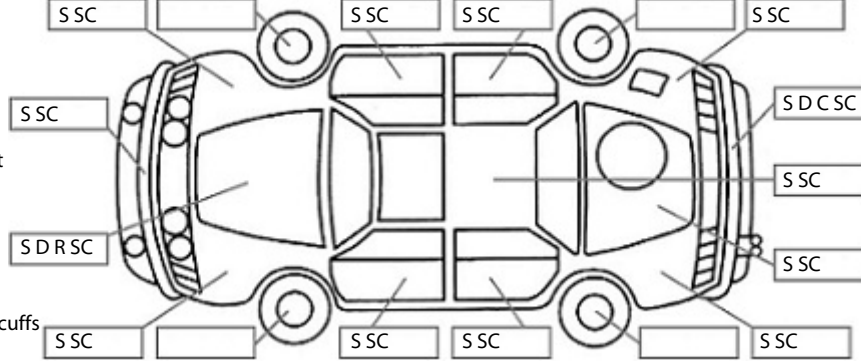

**Key:**

- S = scratch
- D = dent
- R = rust
- PT = paint defect
- C = crack
- P = pin dent
- \* = decals
- SC = stone chips
- W = significant scuffs

Body Inspection Comments

Parcel tray missing.

Note: some defects & blemishes may not be displayed in the diagram

Engine Timing Mechanism: Timing Chain  
Evidence of Cam Belt Replacement: Not Applicable Kms:

	Pass	Fail	N/A
<b>Engine</b>			
Oil level	✓		
Smoke & fumes	✓		
Performance	✓		
Noise	✓		
<b>Cooling System</b>			
Coolant condition	✓		
Performance	✓		
Radiator / Hoses (visual)	✓		
<b>Transmission</b>			
Operation	✓		
Noise	✓		
Clutch			✓
CV joints	✓		
Wheel bearings	✓		
<b>Brakes</b>			
Performance	✓		
Hand Brake	✓		
<b>Tyres</b> (lowest observed tread depth of tyres)			
Left front	5.0	mm	
Right front	5.0	mm	
Left rear	6.0	mm	
Right rear	6.0	mm	
Spare	Yes		
<b>Suspension</b>			
Suspension performance	✓		
Steering performance	✓		
Shock absorbers	✓		
<b>Air Conditioning / Heater</b>			
Operation	✓		
<b>Electrical / Accessories</b>			
Head lights	✓		
Tail lights	✓		
Indicators	✓		
Dashboard warning lights	✓		
Wipers (front & rear)	✓		
Window winder FL	✓		
Window winder FR	✓		
Window winder RL	✓		
Window winder RR	✓		
Rear view mirrors	✓		
Radio (basic test only)	✓		
CD (basic test only)	✓		
Number of keys	1		
Central locking	✓		
Remote locking	✓		
Sat. Nav. (basic test only)			✓
Reversing camera			✓