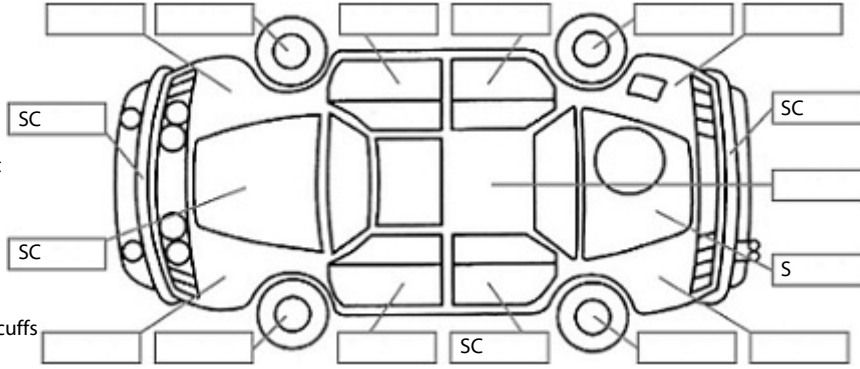

Key:

- S = scratch
- D = dent
- R = rust
- PT = paint defect
- C = crack
- P = pin dent
- * = decals
- SC = stone chips
- W = significant scuffs

Body Inspection Comments

Note: some defects & blemishes may not be displayed in the diagram