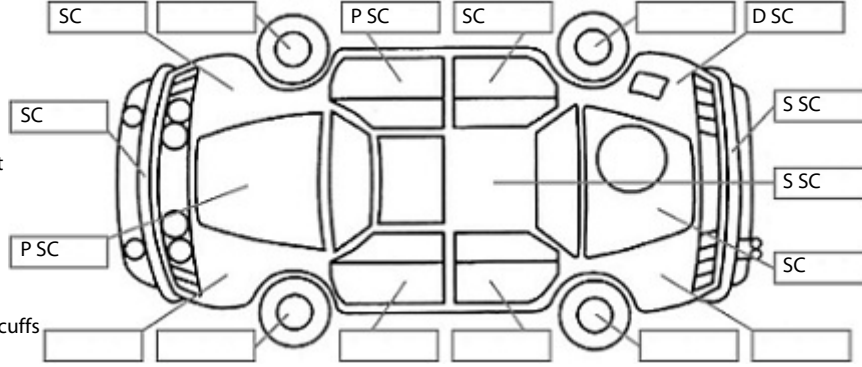

**Key:**

- S = scratch
- D = dent
- R = rust
- PT = paint defect
- C = crack
- P = pin dent
- \* = decals
- SC = stone chips
- W = significant scuffs

Body Inspection Comments

Note: some defects & blemishes may not be displayed in the diagram

Conditions During Body Inspection: Dry

Under Carriage & Under Bonnet Inspection Comments

Interior Comments

Seats	Good
Carpets	Poor, Driver's side torn
Panels	Good
Dashboard	Good

General Comments

Road Conditions During Test Drive: Dry

Engine Timing Mechanism: Timing Chain  
Evidence of Cam Belt Replacement: Not Applicable Kms:

	Pass	Fail	N/A
<b>Engine</b>			
Oil level	✓		
Smoke & fumes	✓		
Performance	✓		
Noise	✓		
<b>Cooling System</b>			
Coolant condition	✓		
Performance	✓		
Radiator / Hoses (visual)	✓		
<b>Transmission</b>			
Operation	✓		
Noise	✓		
Clutch			✓
CV joints	✓		
Wheel bearings	✓		
<b>Brakes</b>			
Performance	✓		
Hand Brake	✓		
<b>Tyres</b> (lowest observed tread depth of tyres)			
Left front	4.0	mm	
Right front	4.0	mm	
Left rear	2.0	mm	
Right rear	3.0	mm	
Spare	Yes		
<b>Suspension</b>			
Suspension performance	✓		
Steering performance	✓		
Shock absorbers	✓		
<b>Air Conditioning / Heater</b>			
Operation	✓		
<b>Electrical / Accessories</b>			
Head lights	✓		
Tail lights	✓		
Indicators	✓		
Dashboard warning lights	✓		
Wipers (front & rear)	✓		
Window winder FL	✓		
Window winder FR	✓		
Window winder RL	✓		
Window winder RR	✓		
Rear view mirrors	✓		
Radio (basic test only)	✓		
CD (basic test only)			✓
Number of keys	2		
Central locking	✓		
Remote locking	✓		
Sat. Nav. (basic test only)			✓
Reversing camera	✓		