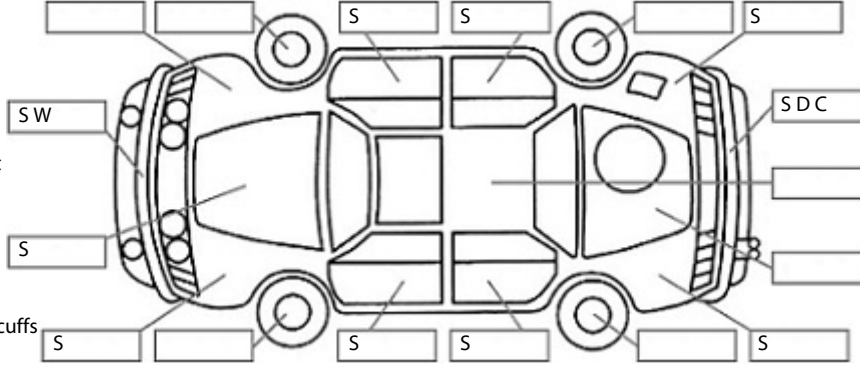

Key:

- S = scratch
- D = dent
- R = rust
- PT = paint defect
- C = crack
- P = pin dent
- * = decals
- SC = stone chips
- W = significant scuffs

Body Inspection Comments

Note: some defects & blemishes may not be displayed in the diagram