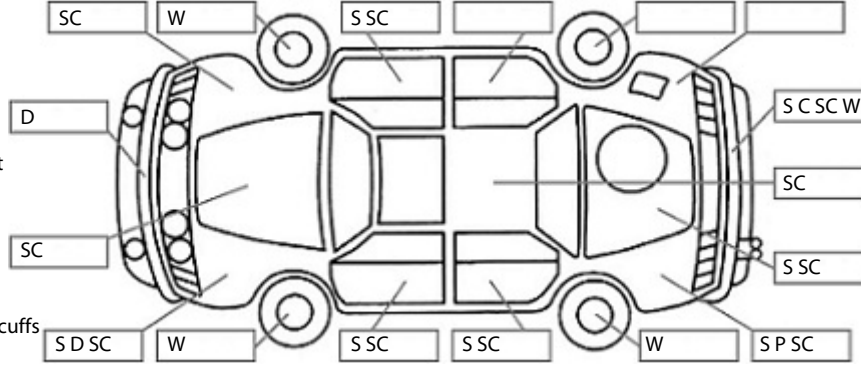

**Key:**

- S = scratch
- D = dent
- R = rust
- PT = paint defect
- C = crack
- P = pin dent
- \* = decals
- SC = stone chips
- W = significant scuffs

**Body Inspection Comments**

Note: some defects & blemishes may not be displayed in the diagram

Broken back right red light on lower bumper.  
Missing x on back boot

Conditions During Body Inspection: Dry

**Under Carriage & Under Bonnet Inspection Comments**

No underbody inspection

**Interior Comments**

Seats	plastic broken on side of drivers seat
Carpets	wear
Panels	wear, small tear
Dashboard	wear on steering wheel

**General Comments**

Road Conditions During Test Drive: Dry

Engine Timing Mechanism: Timing Chain  
Evidence of Cam Belt Replacement: Not Applicable Kms: