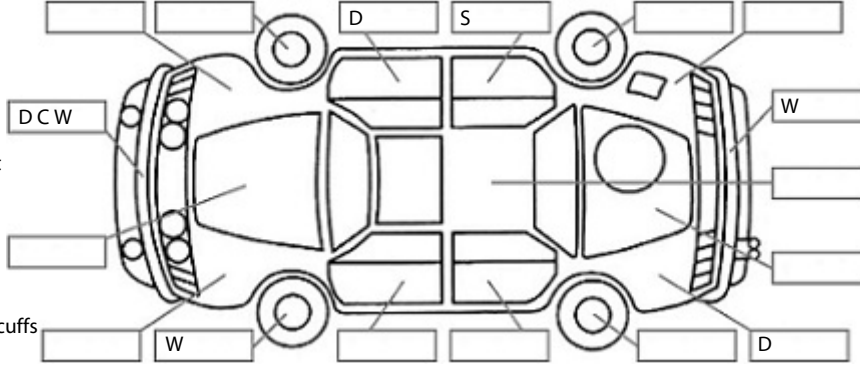

Key:

- S = scratch
- D = dent
- R = rust
- PT = paint defect
- C = crack
- P = pin dent
- * = decals
- SC = stone chips
- W = significant scuffs

Body Inspection Comments

Note: some defects & blemishes may not be displayed in the diagram