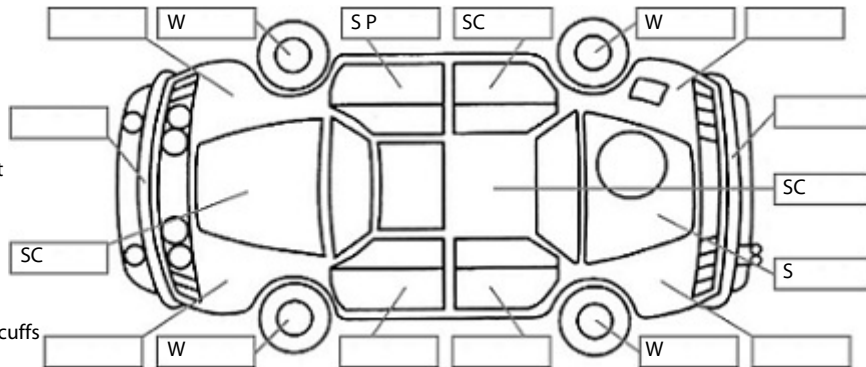

**Key:**

- S = scratch
- D = dent
- R = rust
- PT = paint defect
- C = crack
- P = pin dent
- \* = decals
- SC = stone chips
- W = significant scuffs

Body Inspection Comments

Note: some defects & blemishes may not be displayed in the diagram

Road Conditions During Test Drive: Dry

Engine Timing Mechanism: Timing Chain  
 Evidence of Cam Belt Replacement: Not Applicable Kms:

	Pass	Fail	N/A
<b>Engine</b>			
Oil level	✓		
Smoke & fumes	✓		
Performance	✓		
Noise	✓		
<b>Cooling System</b>			
Coolant condition	✓		
Performance	✓		
Radiator / Hoses (visual)	✓		
<b>Transmission</b>			
Operation	✓		
Noise	✓		
Clutch			✓
CV joints	✓		
Wheel bearings	✓		
<b>Brakes</b>			
Performance	✓		
Hand Brake	✓		
<b>Tyres</b> (lowest observed tread depth of tyres)			
Left front	3.9	mm	
Right front	4.1	mm	
Left rear	2.4	mm	
Right rear	3.0	mm	
Spare	Yes		
<b>Suspension</b>			
Suspension performance	✓		
Steering performance	✓		
Shock absorbers	✓		
<b>Air Conditioning / Heater</b>			
Operation	✓		
<b>Electrical / Accessories</b>			
Head lights	✓		
Tail lights	✓		
Indicators	✓		
Dashboard warning lights	✓		
Wipers (front & rear)	✓		
Window winder FL	✓		
Window winder FR	✓		
Window winder RL	✓		
Window winder RR	✓		
Rear view mirrors	✓		
Radio (basic test only)	✓		
CD (basic test only)			✓
Number of keys	2		
Central locking	✓		
Remote locking	✓		
Sat. Nav. (basic test only)			✓
Reversing camera	✓		